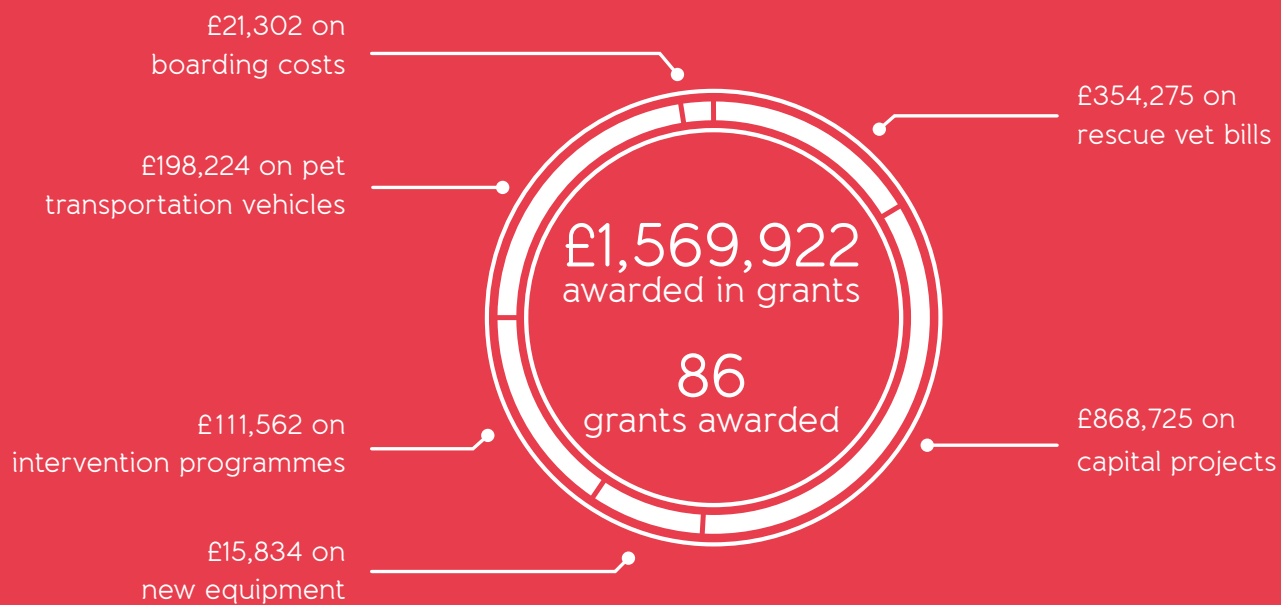

Now thirteen years old, this year our charity awarded 86 rescues with grants over £1.5 million to support the work they do and help many more pets in need. As a charity we are constantly reviewing how we can support rescues and pets more effectively. This year we extended our criteria to support organisations whose main activity is the provision of temporary or ongoing assistance to ensure that pets can remain with their owners.

Grant Funding Case Studies

Bleakholt Animal Sanctuary

£100,000 awarded to build new dog exercise areas

Based near Ramsbottom, Bleakholt Animal Sanctuary rehome over 450 dogs every year. The old exercise areas were very old, made of concrete, rotten wood and rusting metal. Funding of £100,000 allowed the rescue to build brand new exercise facilities, giving dogs access to safe, secure and exciting environments in which to play, learn, and get to know potential adopters.